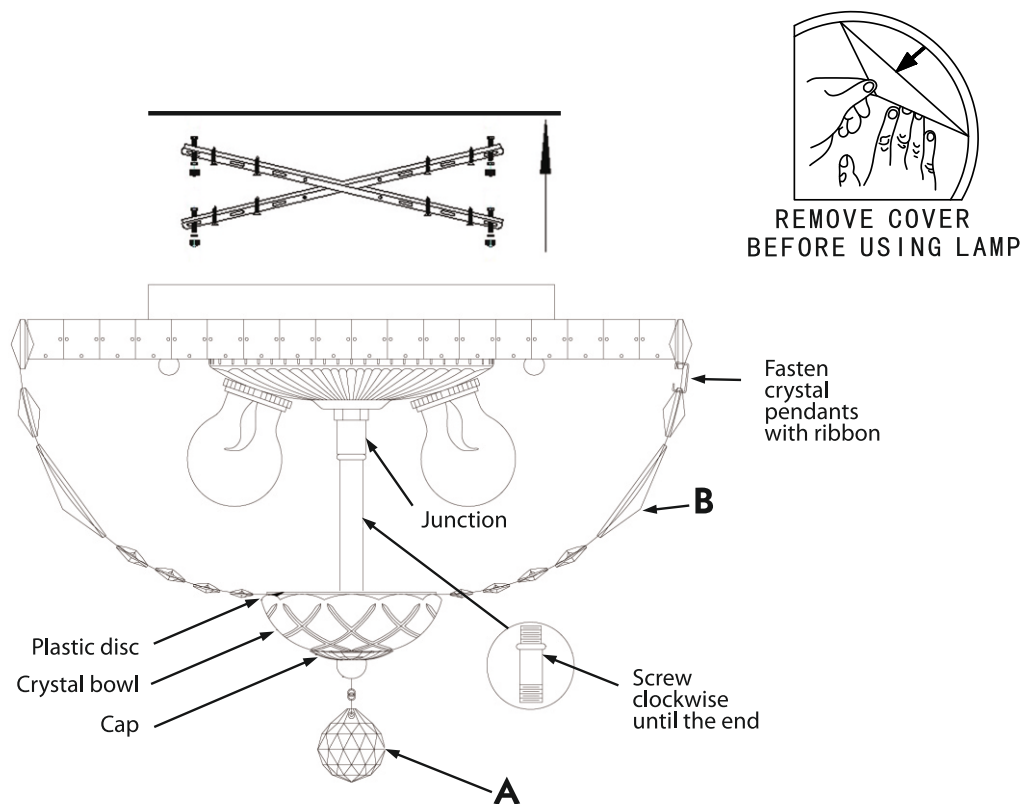

# VASMAR

Інструкція  
1400100-CL-03-G

Step by step action:  
Place the chandelier.  
Screw lamps (not included)  
Check the chandelier - light on all lamps  
Place the handset and Hang crystal ball (part A)  
Place crystal pendants (part B)

Place the handset firmly fix it.  
Then put in the following sequence:  
- plastic disc  
- crystal bowl  
- cap  
- hang crystal ball (part A)

3 x E14 (60w)