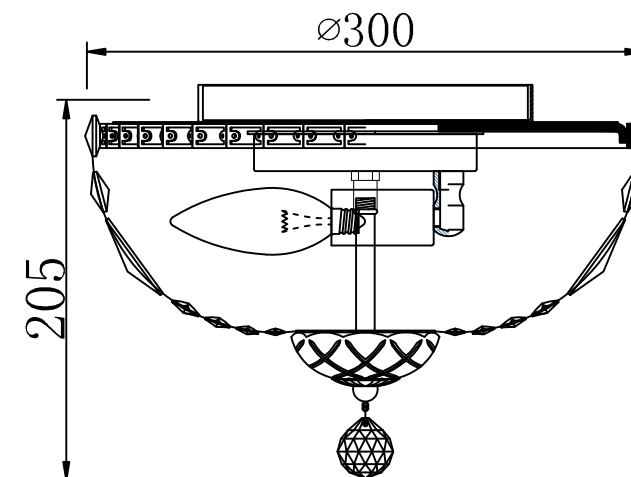

# VASMAR

Інструкція  
1400100-CL-03-G

Step by step action:  
Place the chandelier.  
Screw lamps (not included)  
Check the chandelier - light on all lamps  
Place the handset and Hang crystal ball (part A)  
Place crystal pendants (part B)

Place the handset firmly fix it.  
Then put in the following sequence:  
- plastic disc  
- crystal bowl  
- cap  
- hang crystal ball (part A)

3 x E14 (60w)