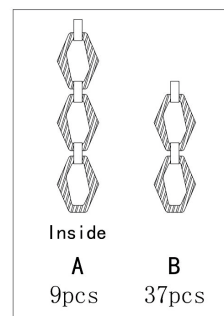

VASMAR

Інструкція
2000490PL-07G

When hanging the glass,
the twill is in the same direction.

7xE14 40W