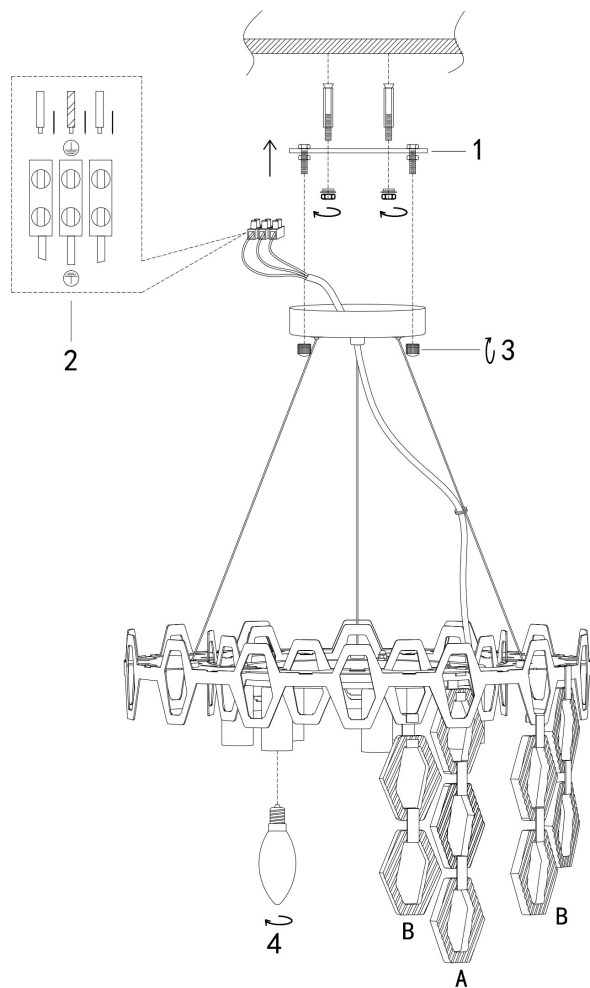

VASMAR

Інструкція
2000490PL-07G

When hanging the glass,
the twill is in the same direction.

7xE14 40W