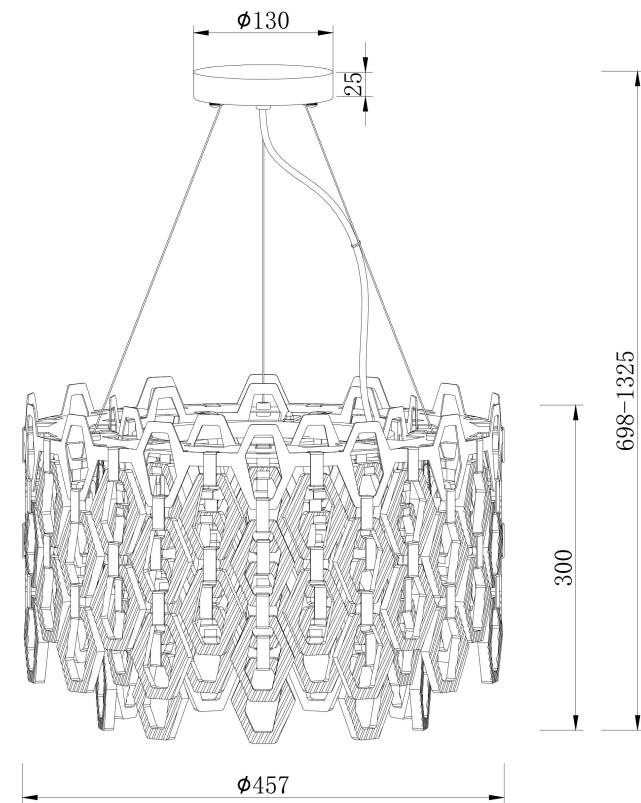

VASMAR

Інструкція
2000490PL-07G

When hanging the glass,
the twill is in the same direction.

7xE14 40W