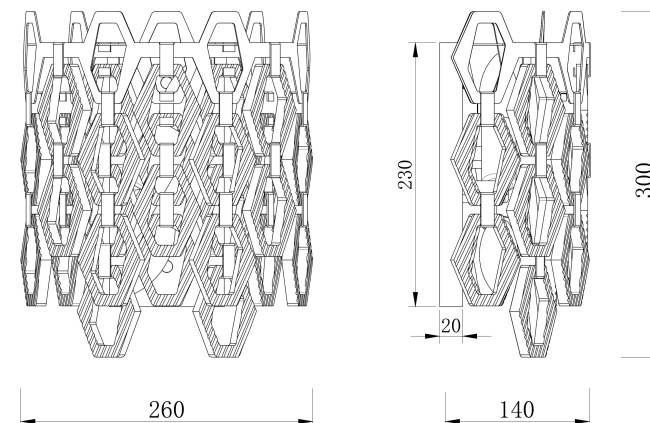

VASMAR

Інструкція
2000490WL-02G

When hanging the glass,
the twill is in the same direction.

2xE14 40W