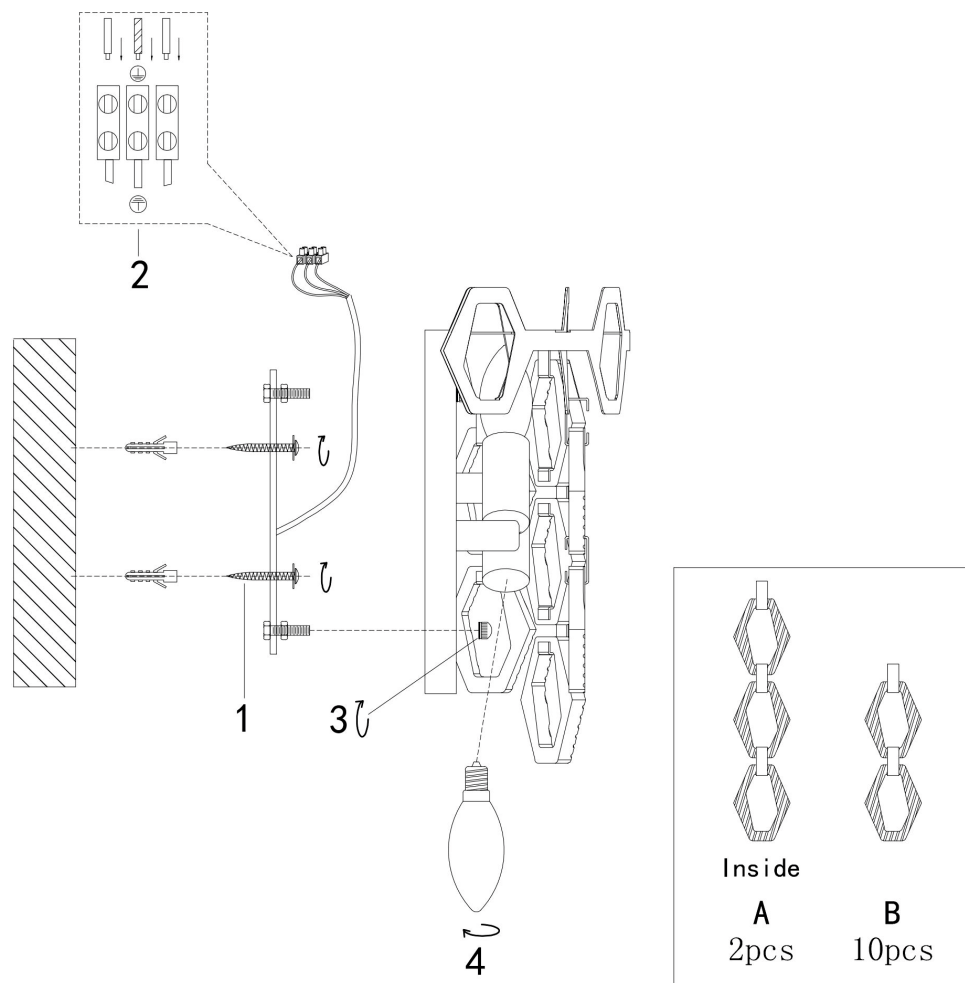

VASMAR

Інструкція
2000490WL-02G

When hanging the glass,
the twill is in the same direction.

2xE14 40W